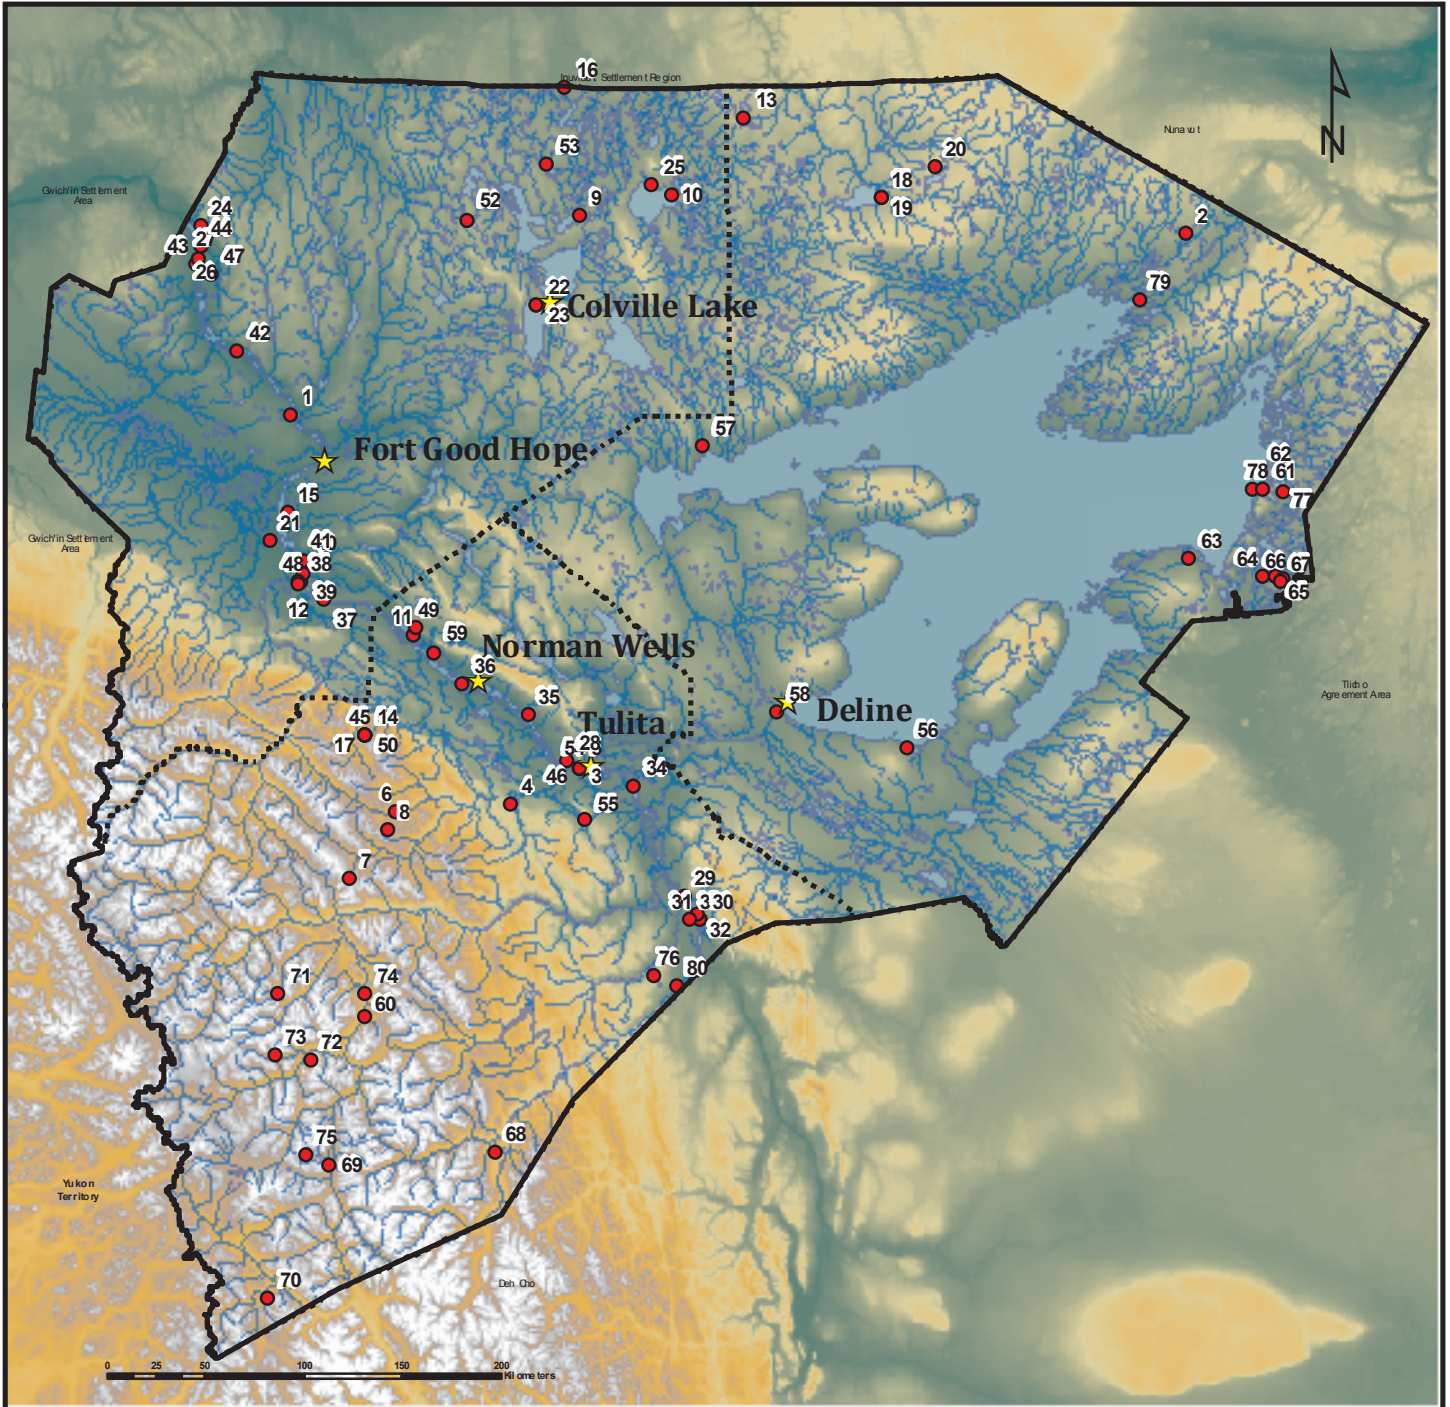

Sahtu Land Use Plan - Draft 3

Map 3: Contaminated Sites

★ Sahtu_Towns

● Contaminated Sites

----- District Boundary

□ Sahtu Settlement Area Boundary

— Rivers and Streams

— Lakes and Large Rivers