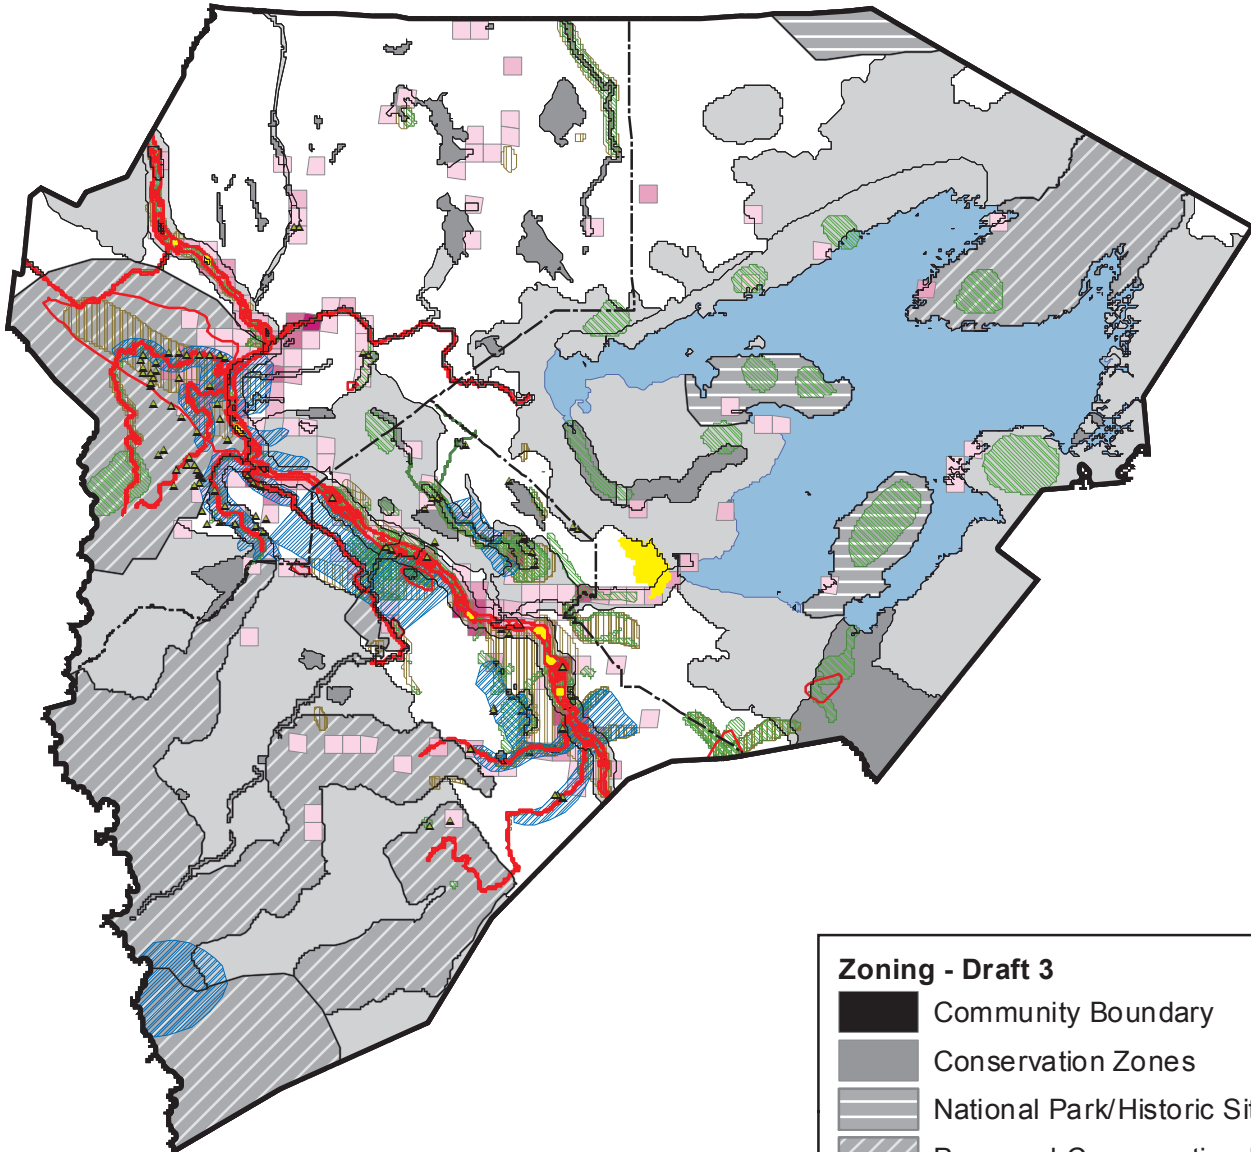

Sahtu Land Use Plan - Draft 3

Map 33: Moose

0 25 50 100 150 200 Kilometers

Zoning - Draft 3

- Community Boundary
- Conservation Zones
- National Park/Historic Sites
- Proposed Conservation Initiatives
- Special Management Zones
- General Use Zones

- Important Wildlife Areas For Moose
- Moose Habitat From Rangemapping Data
- Moose Harvest Area (TK)
- Moose Habitat (TK)
- Special Harvesting Moose Area

- Moose Harvest Site (TK)
- SRRB Harvest Study For Moose**
- Low Density Harvest
- High Density Harvest