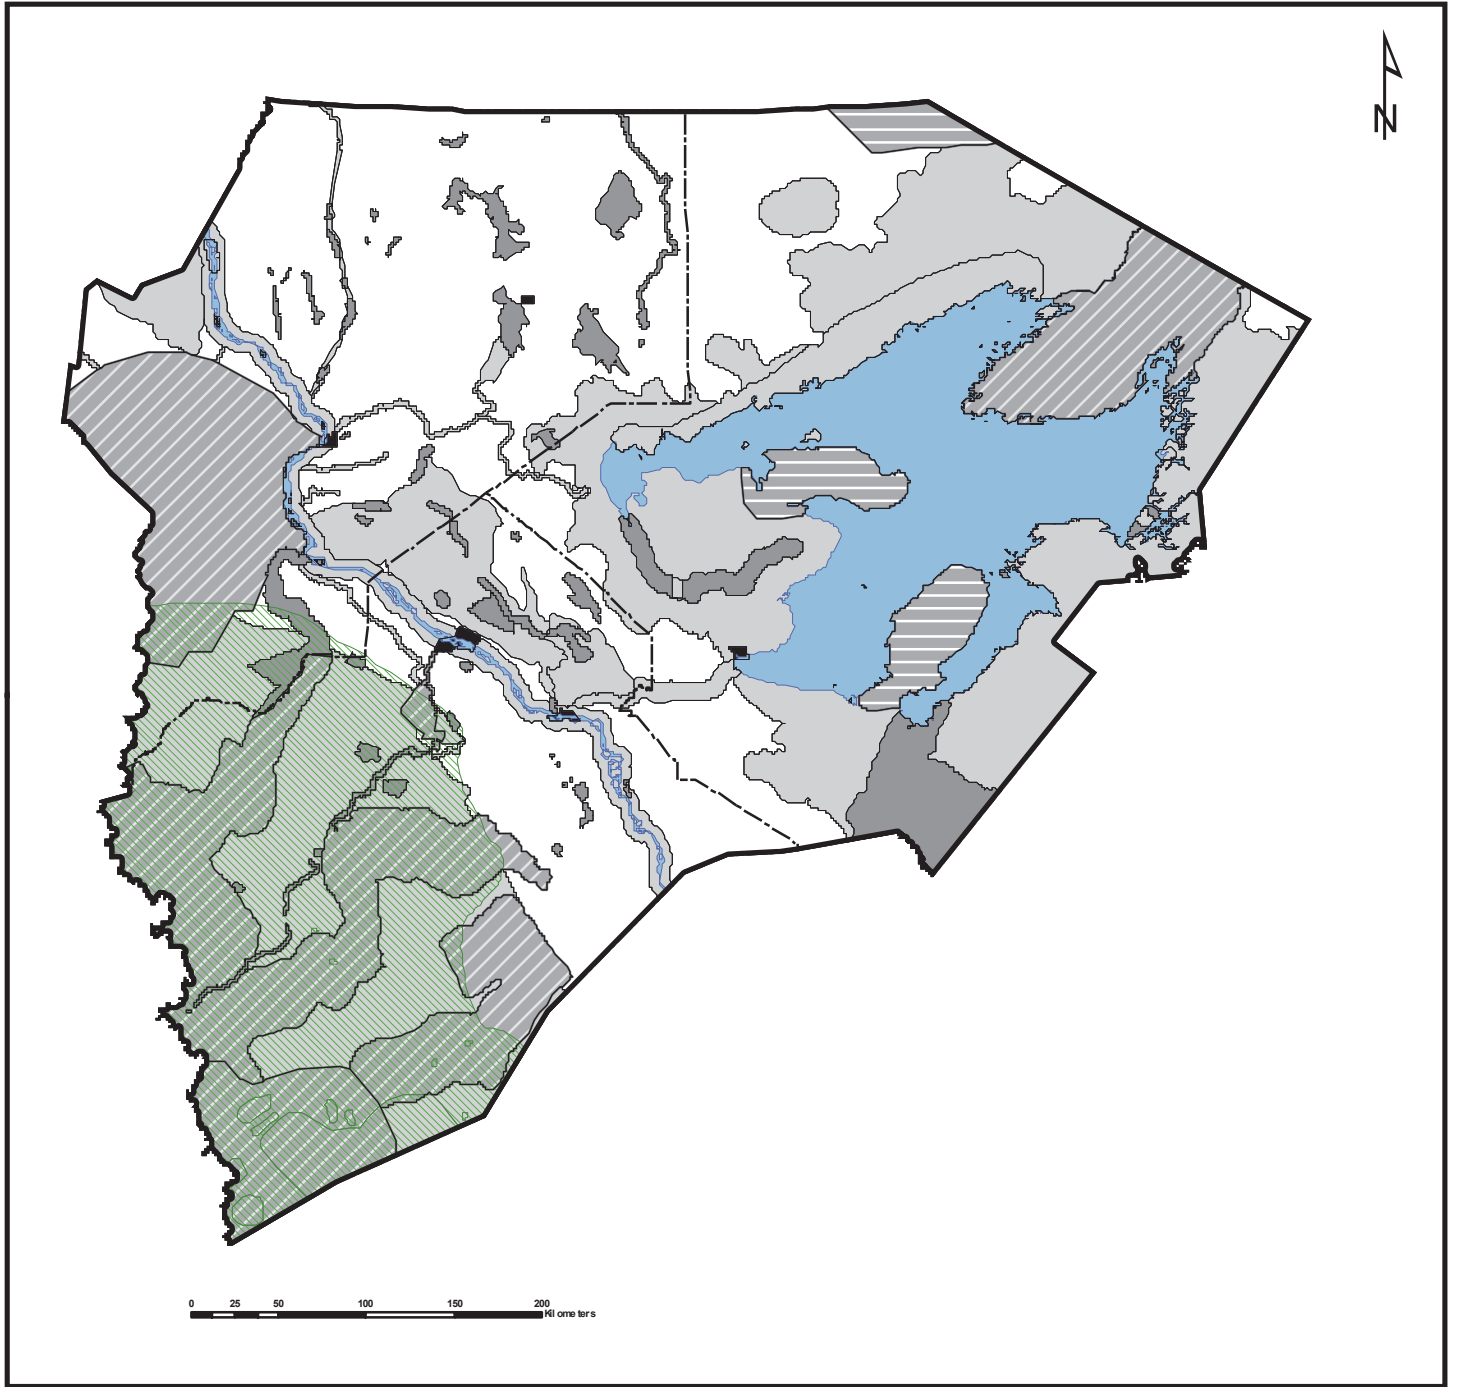

Sahtu Land Use Plan - Draft 3

Map 32: Mountain Goat

 Range

Zoning - Draft 3

-  Community Boundary
-  Conservation Zones
-  National Park/Historic Sites
-  Proposed Conservation Initiatives
-  Special Management Zones
-  General Use Zones