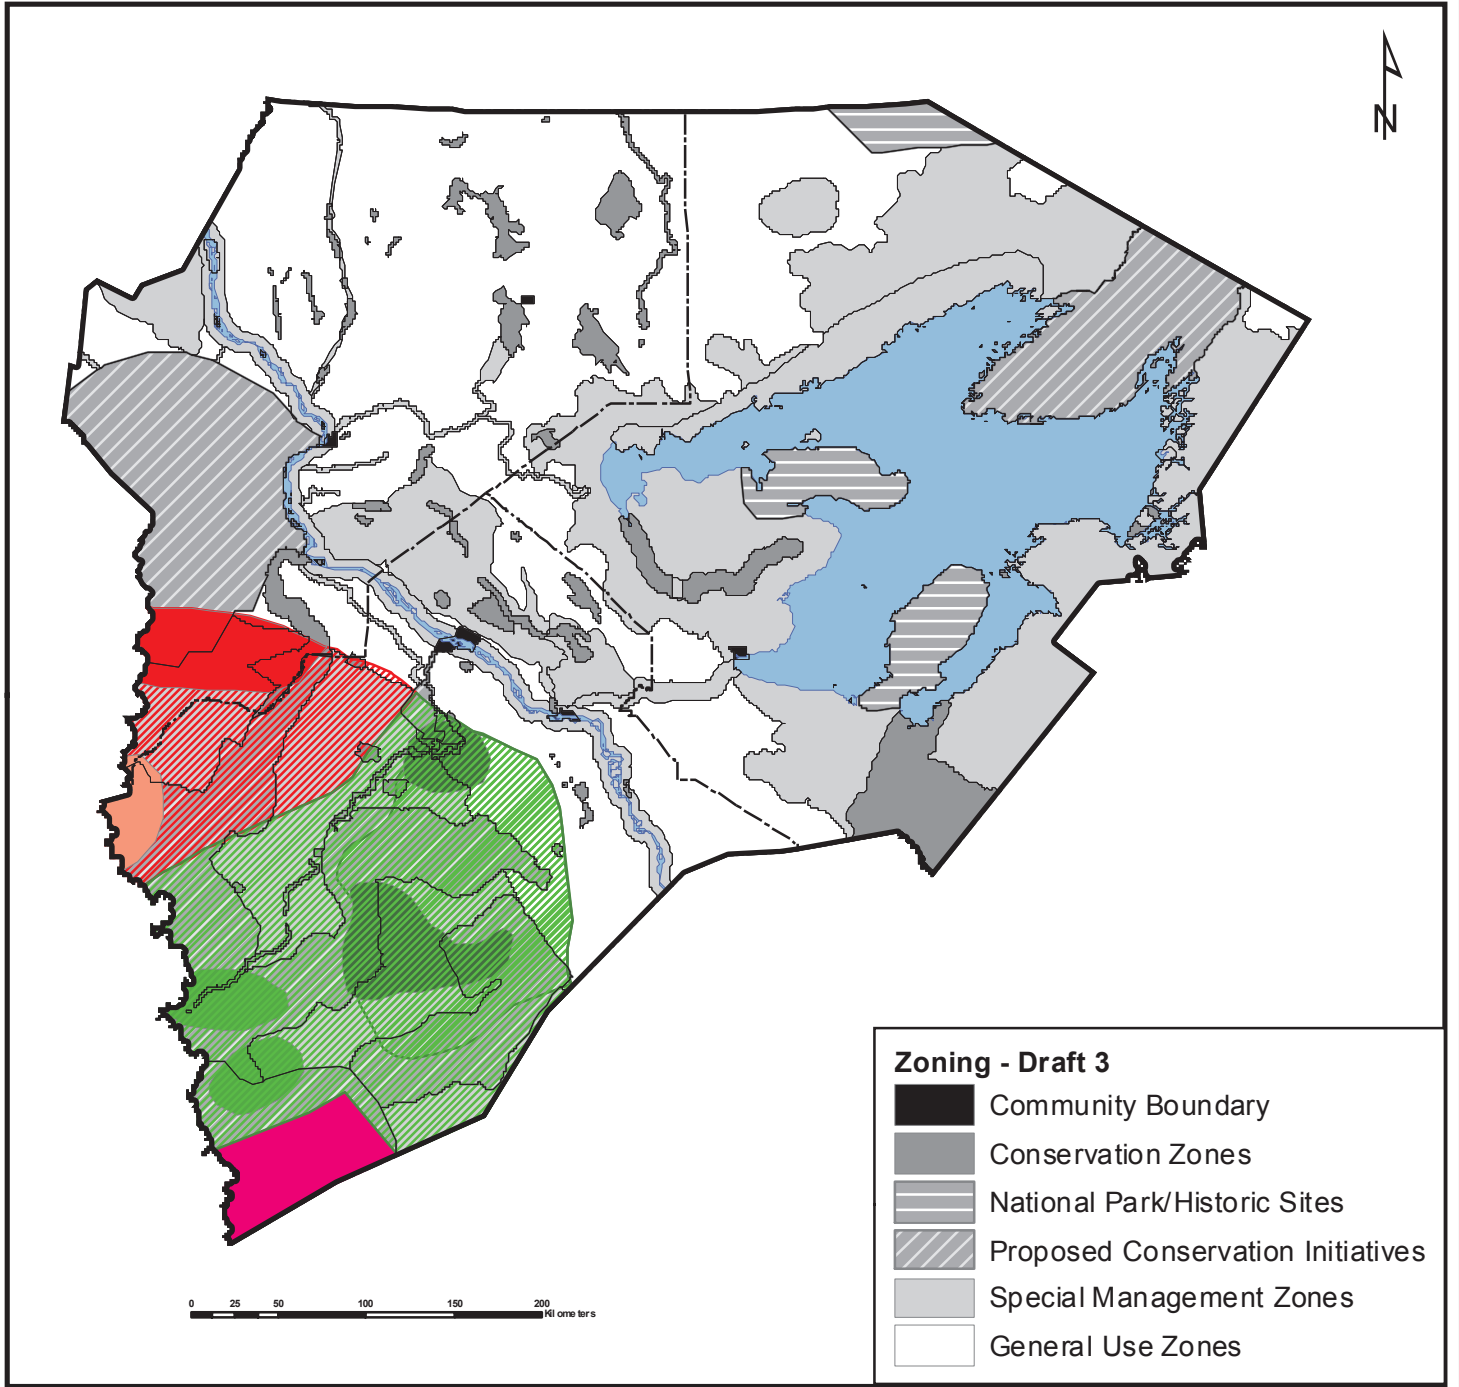

Sahtu Land Use Plan - Draft 3

Map 29: Mountain Woodland Caribou Range

- | | |
|--|--|
| <ul style="list-style-type: none"> Bonnet plume herd, Calving Bonnet plume herd, Migration route Bonnet plume herd, Possible distribution range of herd South Nahanni herd, Calving | <ul style="list-style-type: none"> Redstone herd, Calving Redstone herd, Migration route Redstone herd, Rutting/Wintering area |
|--|--|