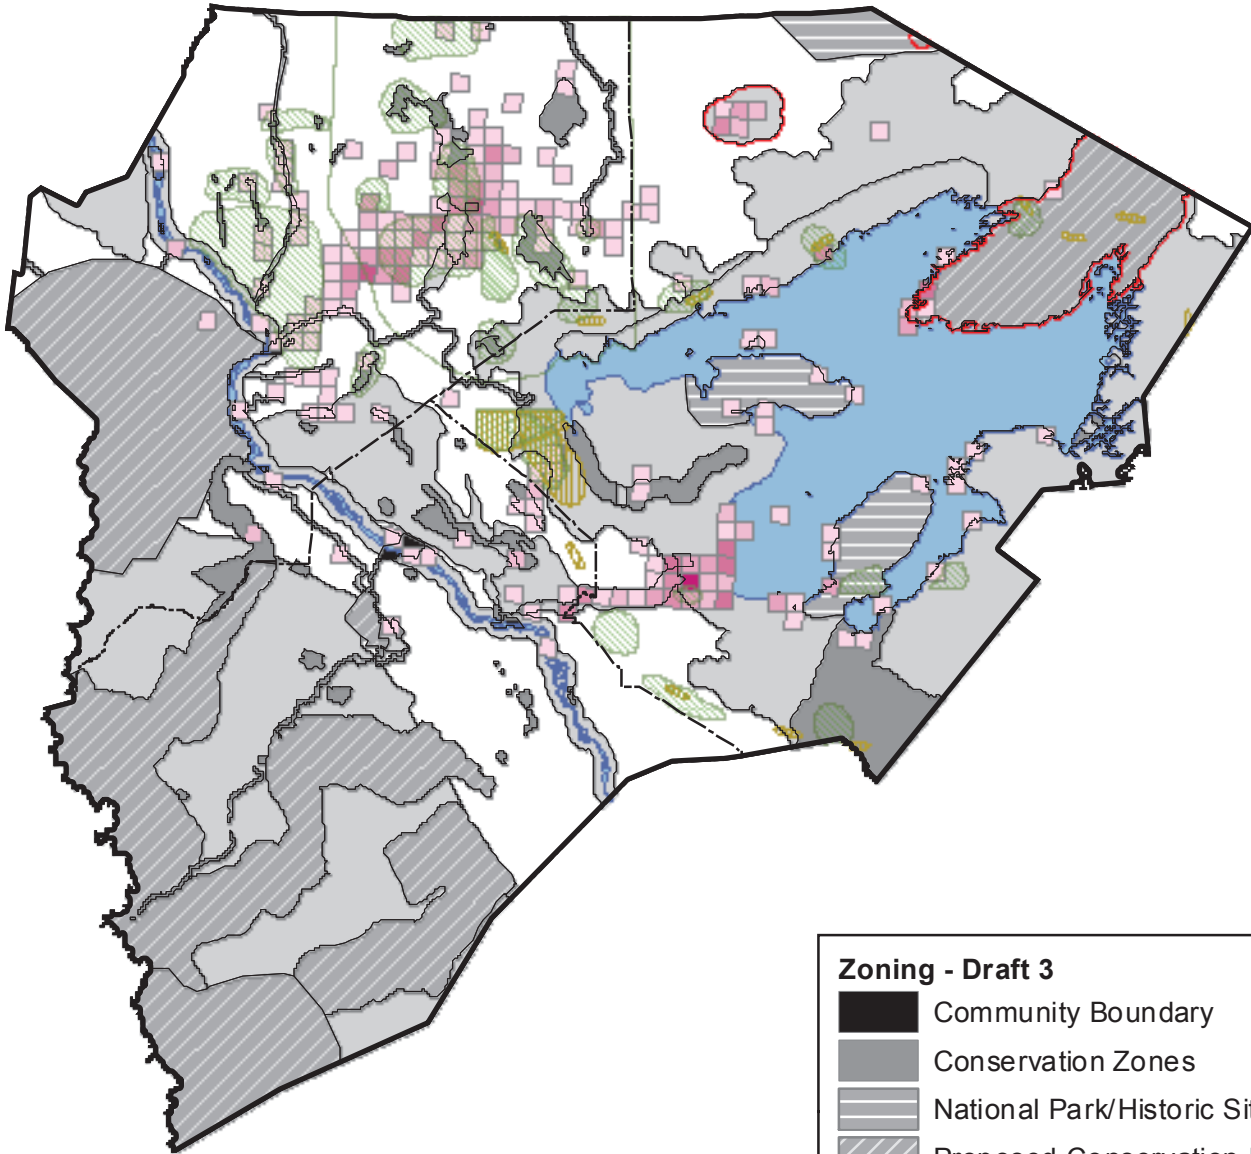

# Sahtu Land Use Plan - Draft 3

## Map 27: Barren-Ground Caribou

0 25 50 100 150 200 Kilometers

### Zoning - Draft 3

- Community Boundary
- Conservation Zones
- National Park/Historic Sites
- Proposed Conservation Initiatives
- Special Management Zones
- General Use Zones

- Important Wildlife Areas For Barren Ground Caribou
- Barren Ground Caribou Harvest Area (TK)
- Barren Ground Caribou Habitat Area (TK)
- Low Density Harvest
- Medium Density Harvest
- High Density Harvest

SRRB Harvest Study (BG Caribou)