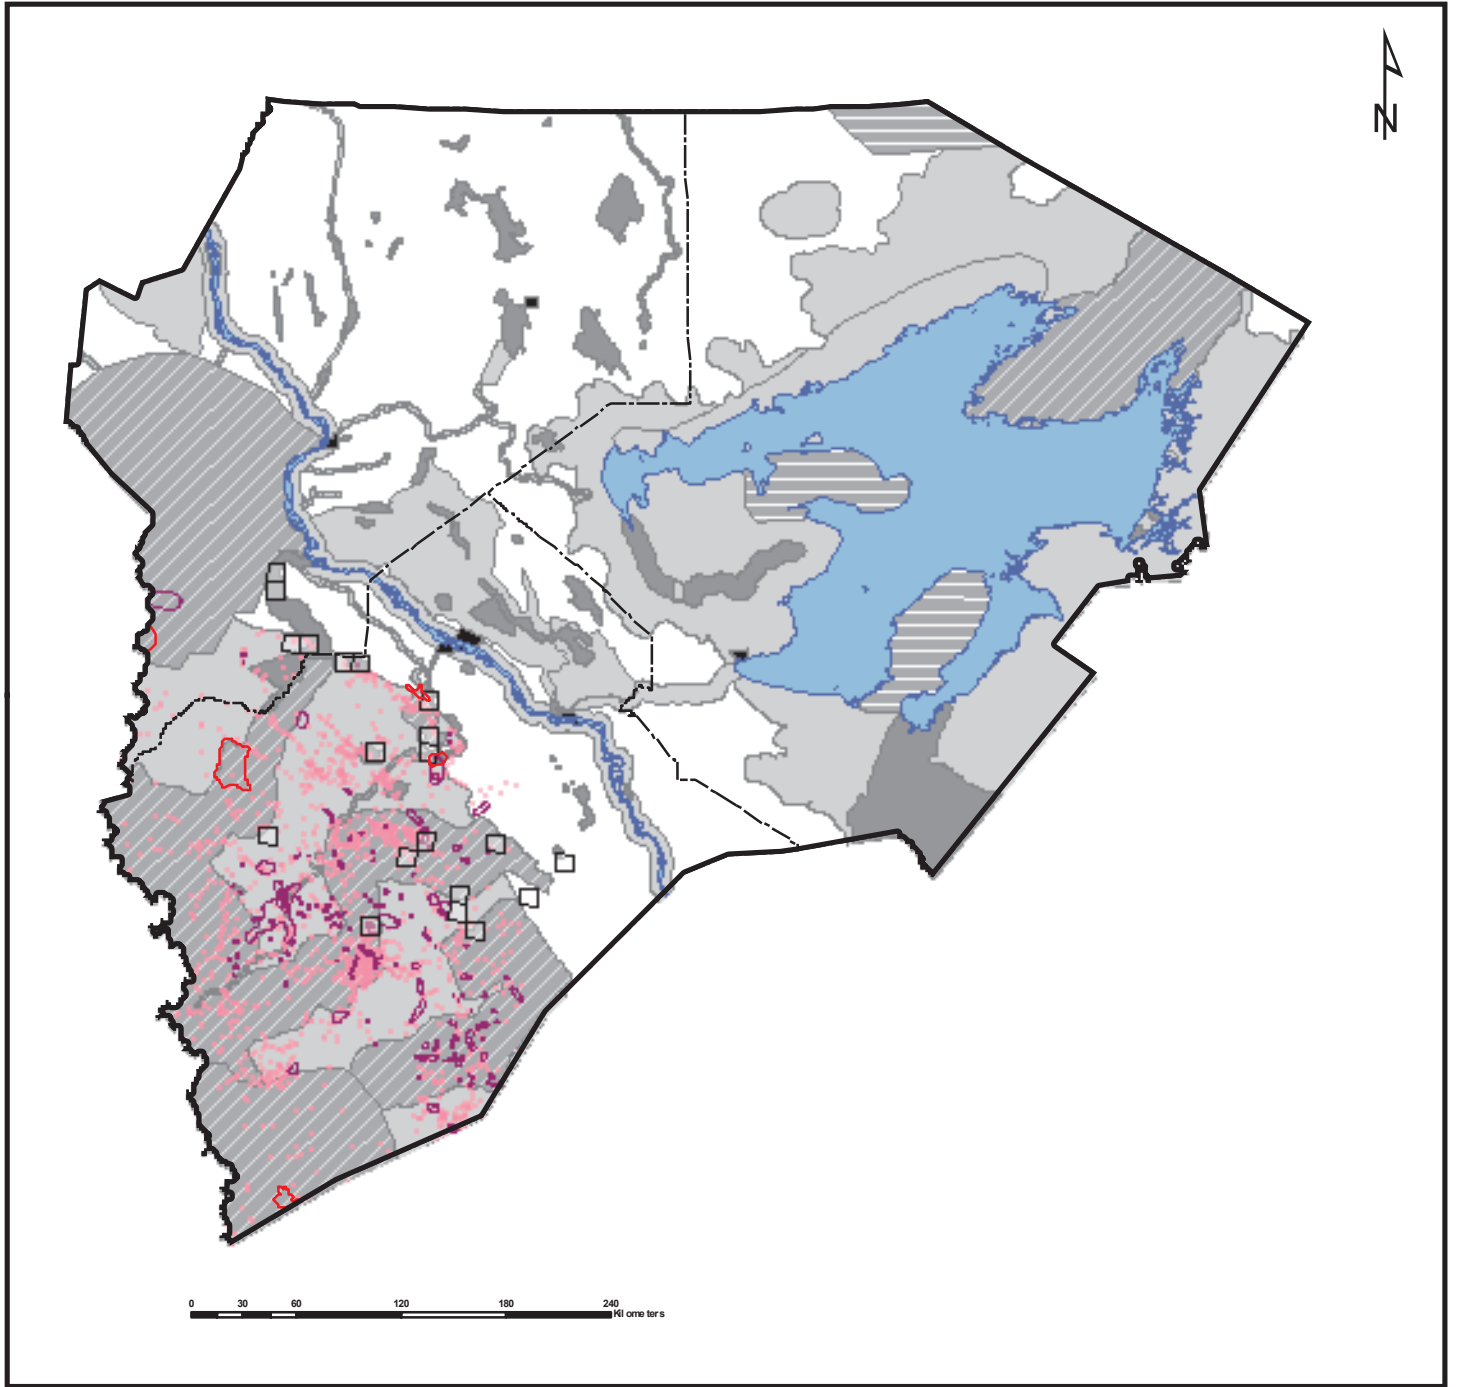

# Sahtu Land Use Plan - Draft 3

## Map 23: Dall's Sheep

0 30 60 120 180 240 Kilometers

- Norm Simmons Dall Sheep Observations
- IWA Area - Sheep
- SRRB Dall's Sheep Harvest Areas
- Dall Sheep Observations Polygons

- Zoning - Draft 3**
- Community Boundary
  - Conservation Zones
  - National Park/Historic Sites
  - Proposed Conservation Initiatives
  - Special Management Zones
  - General Use Zones