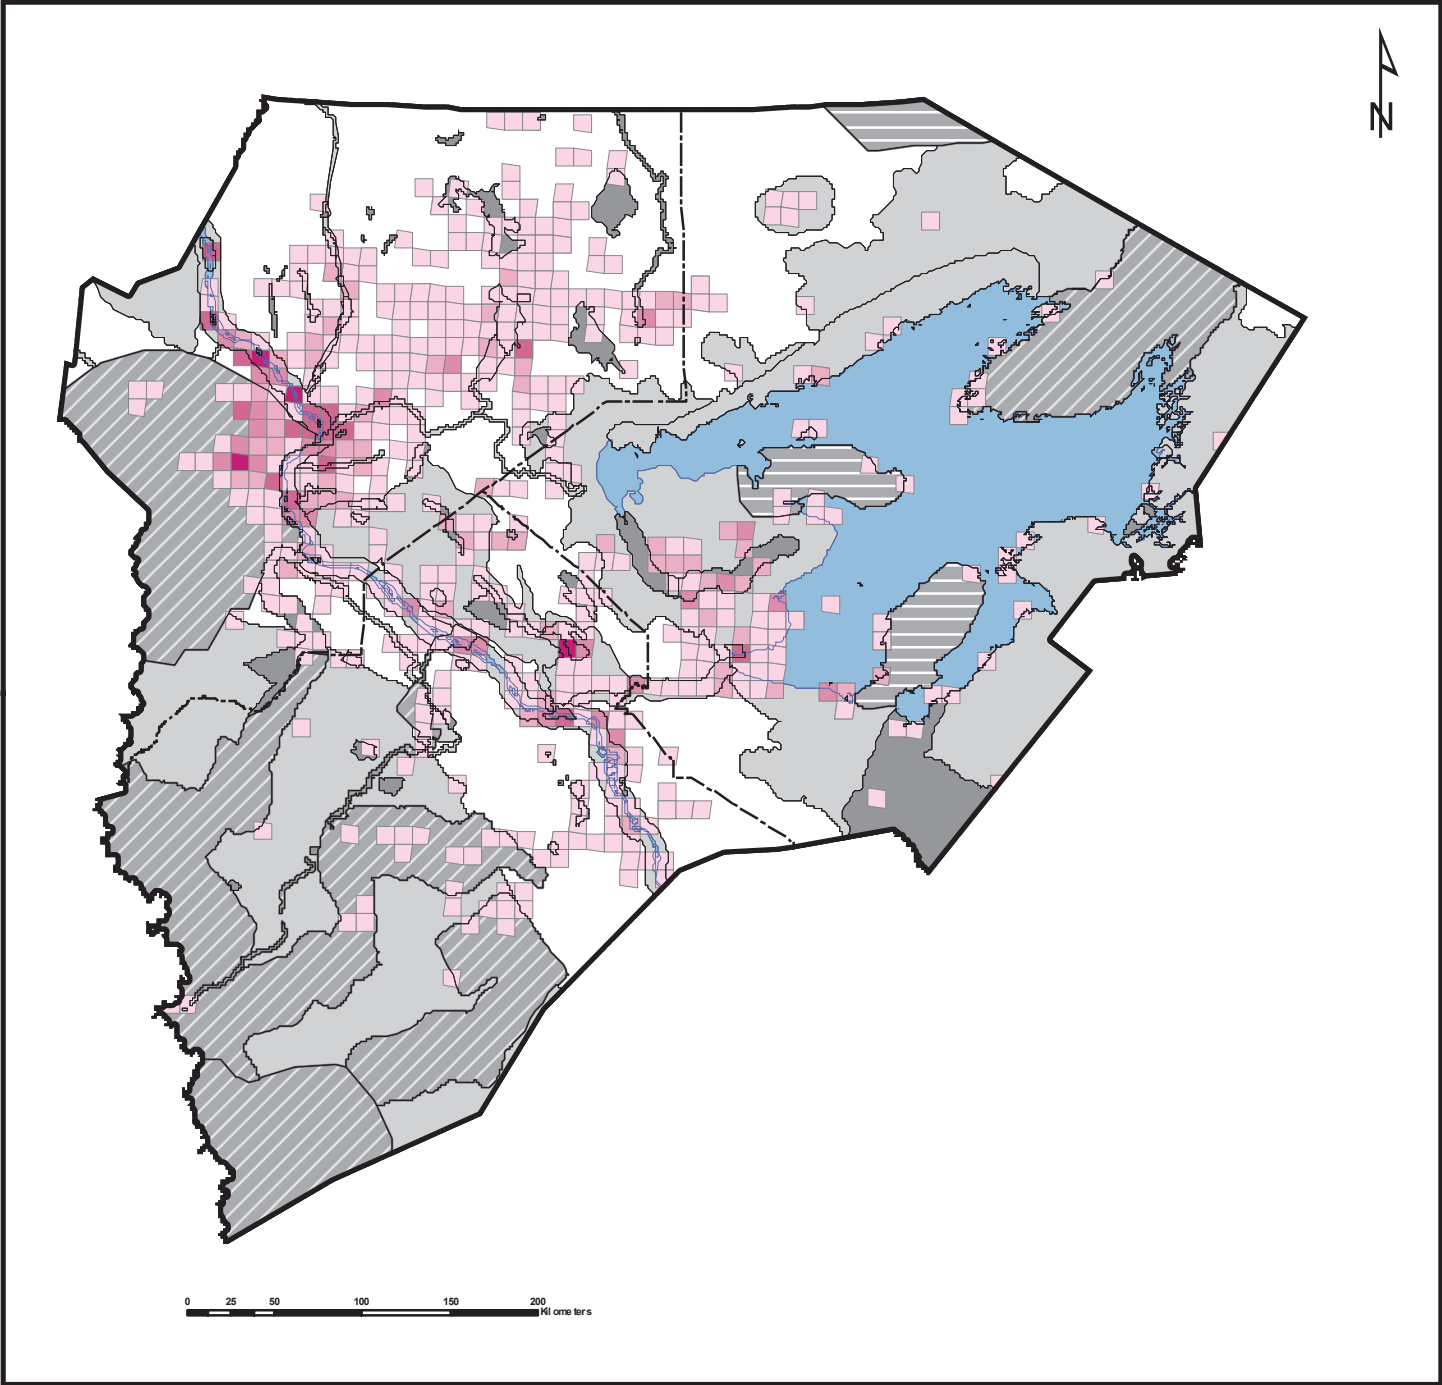

Sahtu Land Use Plan - Draft 3

Map 20: SRRB Harvest Study by Density

SRRB Harvest Study (Terrestrial Harvest Density)

Zoning - Draft 3