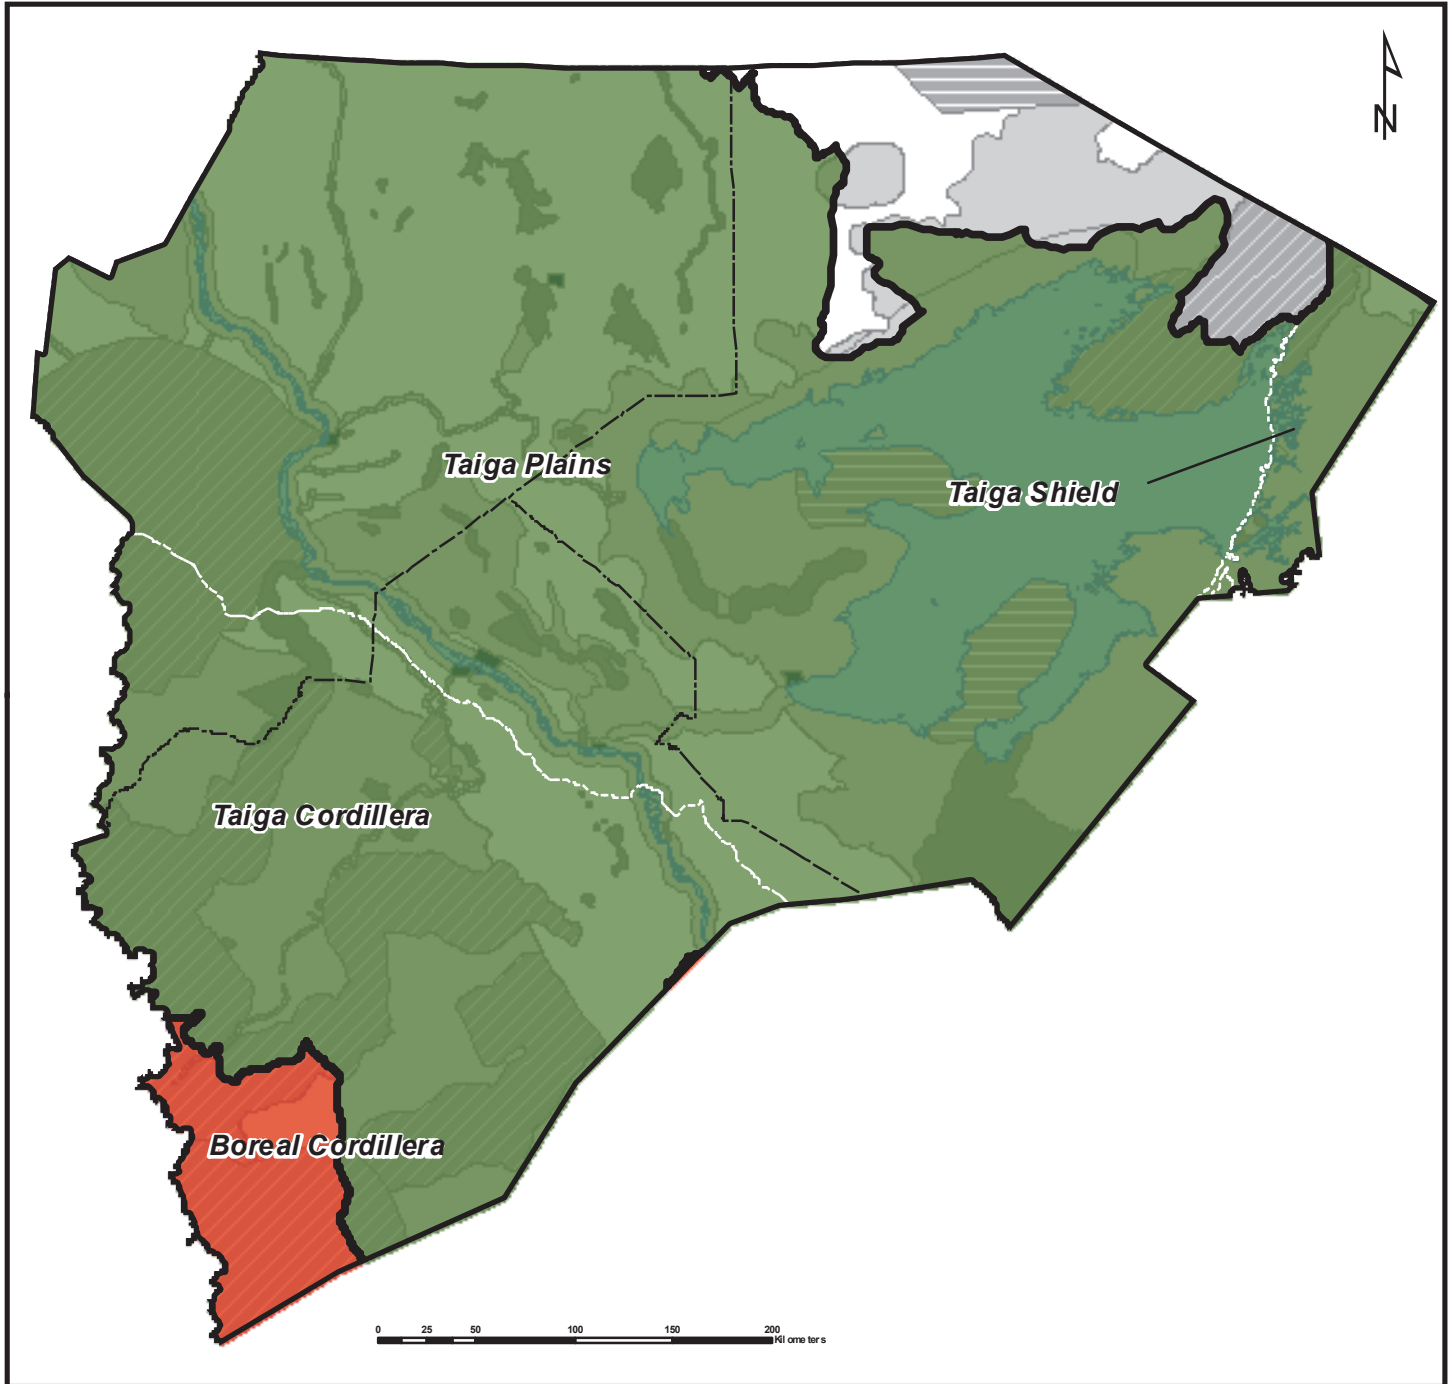

Sahtu Land Use Plan - Draft 3

Map 15: Level I & II Ecoregions

Level I - Ecoregions

 NWFM

 Taiga

Zoning - Draft 3

 Community Boundary

 Conservation Zones

 National Park/Historic Sites

 Proposed Conservation Initiatives

 Special Management Zones

 General Use Zones