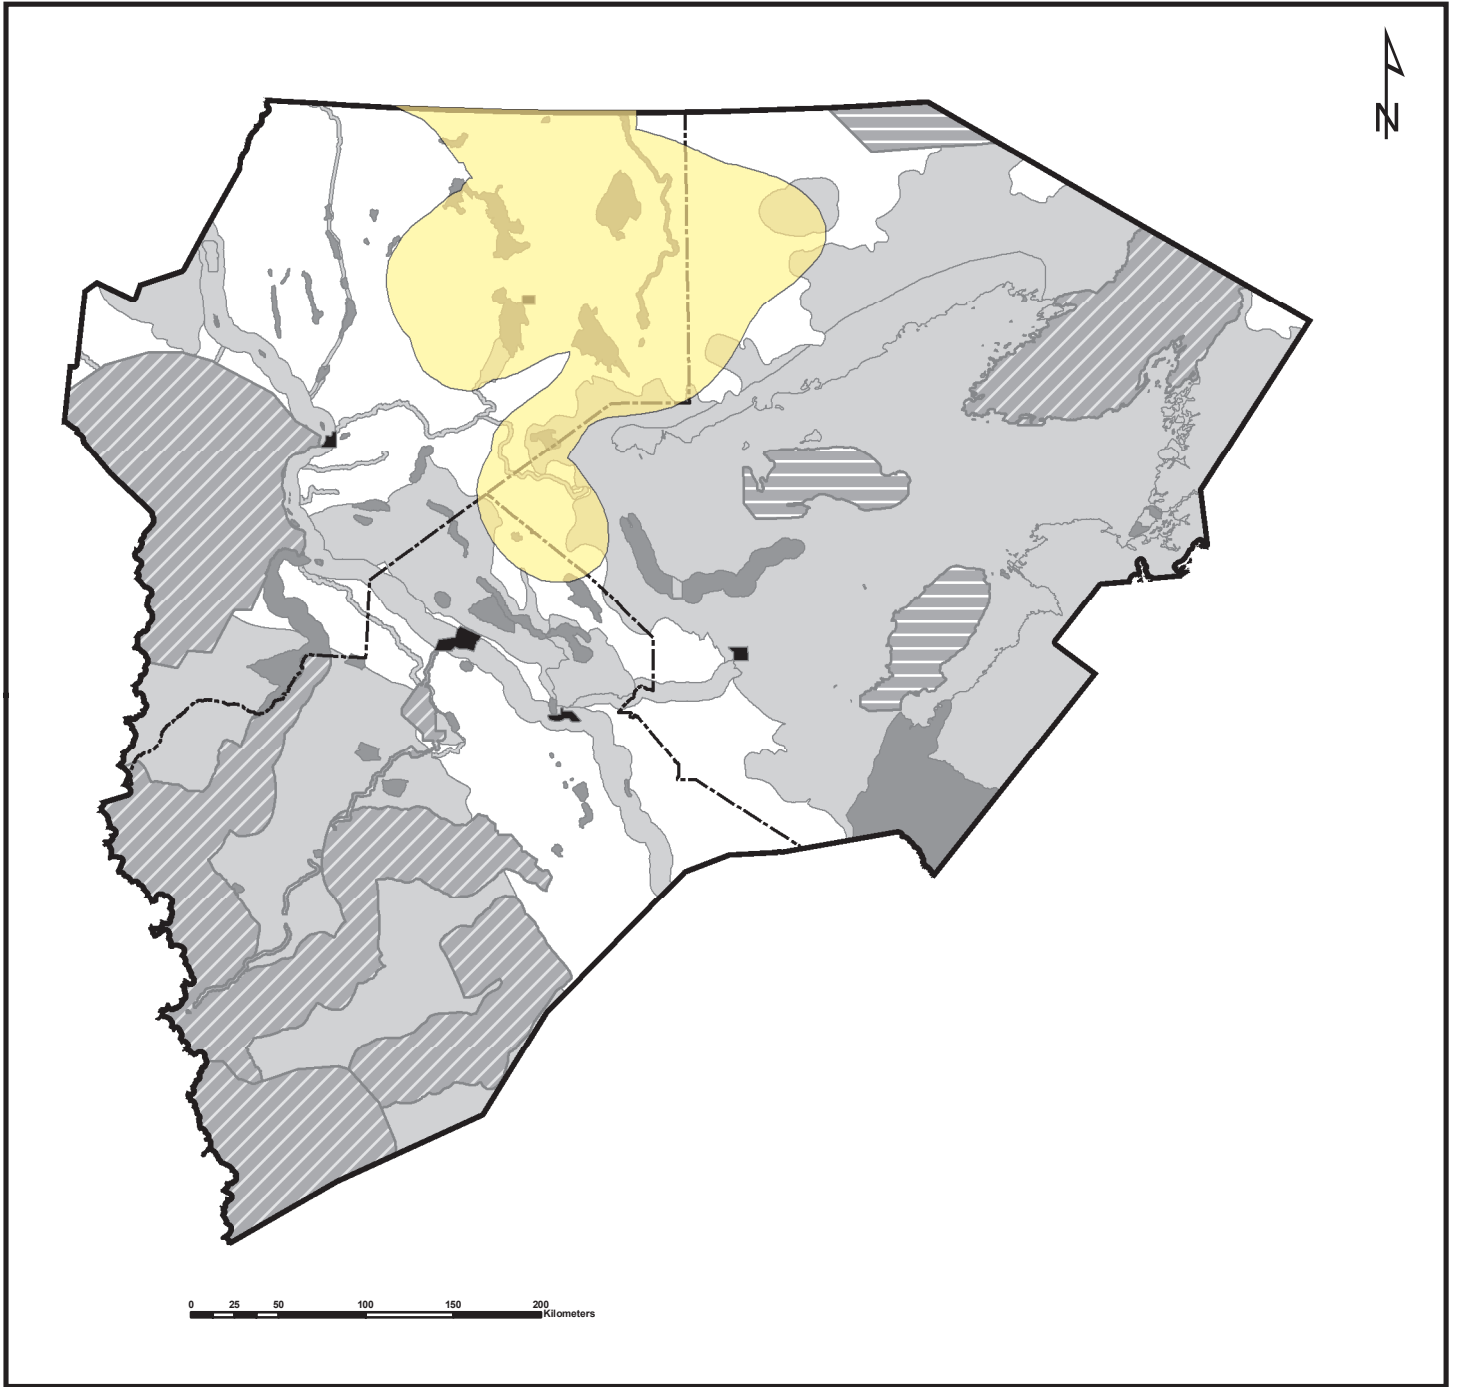

Sahtu Land Use Plan - Draft 3

Map 7: Fall Rut, Post-Rut and Winter Range of the Bluenose West Barren-Ground Caribou Herd

 Caribou Range

Zoning - Draft 3

-  Community Boundary
-  Conservation Zones
-  National Park/Historic Sites
-  Proposed Conservation Initiatives
-  Special Management Zones
-  General Use Zones